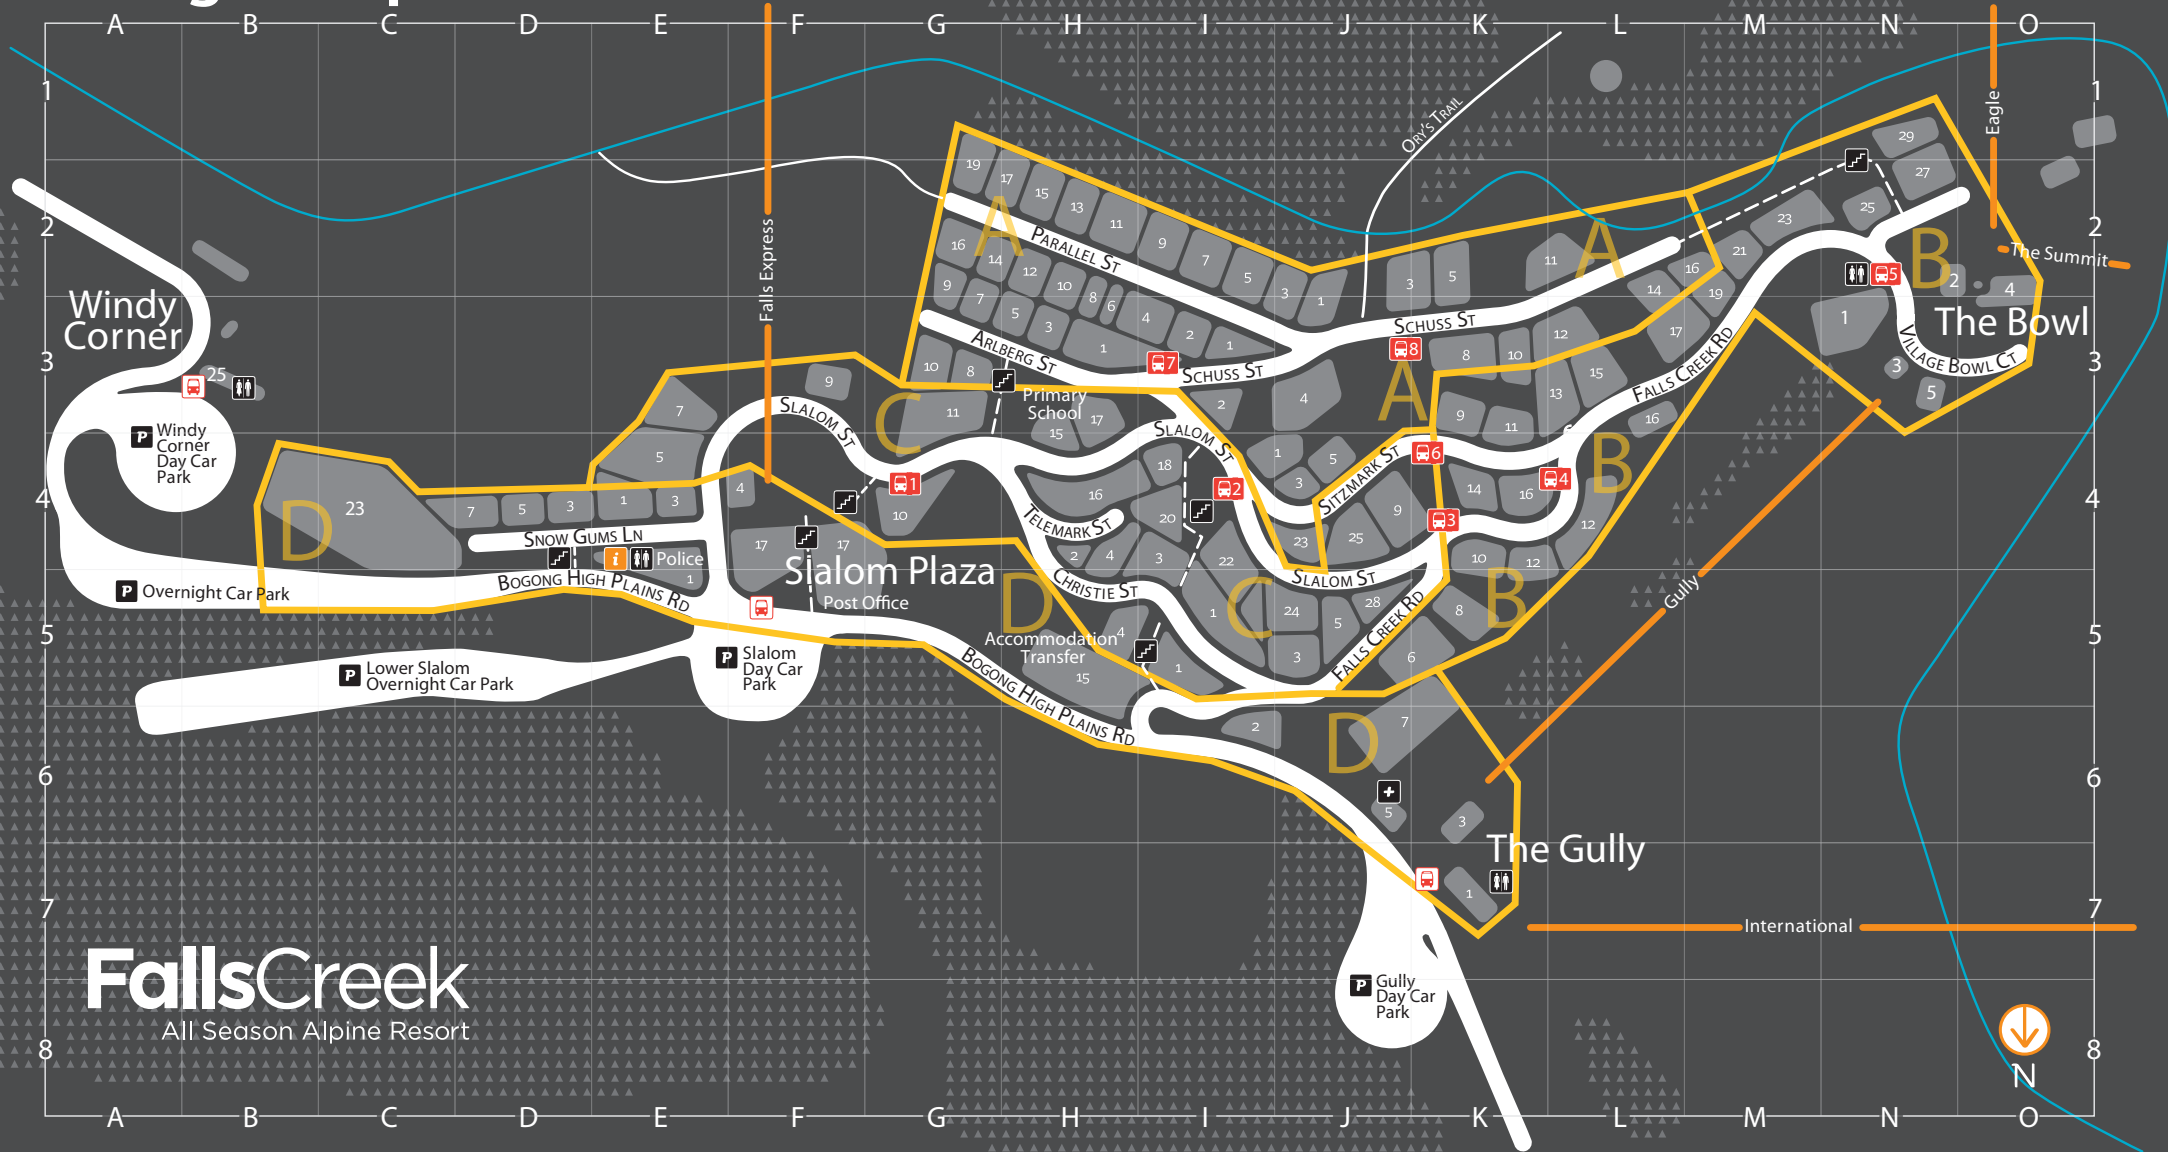

Village Map

KEY

- | | | | | | | | | |
|-------------|----------------|--------|------------------|---------------|--------------|----------|---------------|---------------|
| Parking | Toilet | Stairs | Shuttle Stop | Building | Main Road | Aqueduct | Lift | North |
| Information | Medical Centre | Trees | Village Bus Stop | Street Number | Stair Access | Trail | Ski Home Zone | Ski Home Zone |